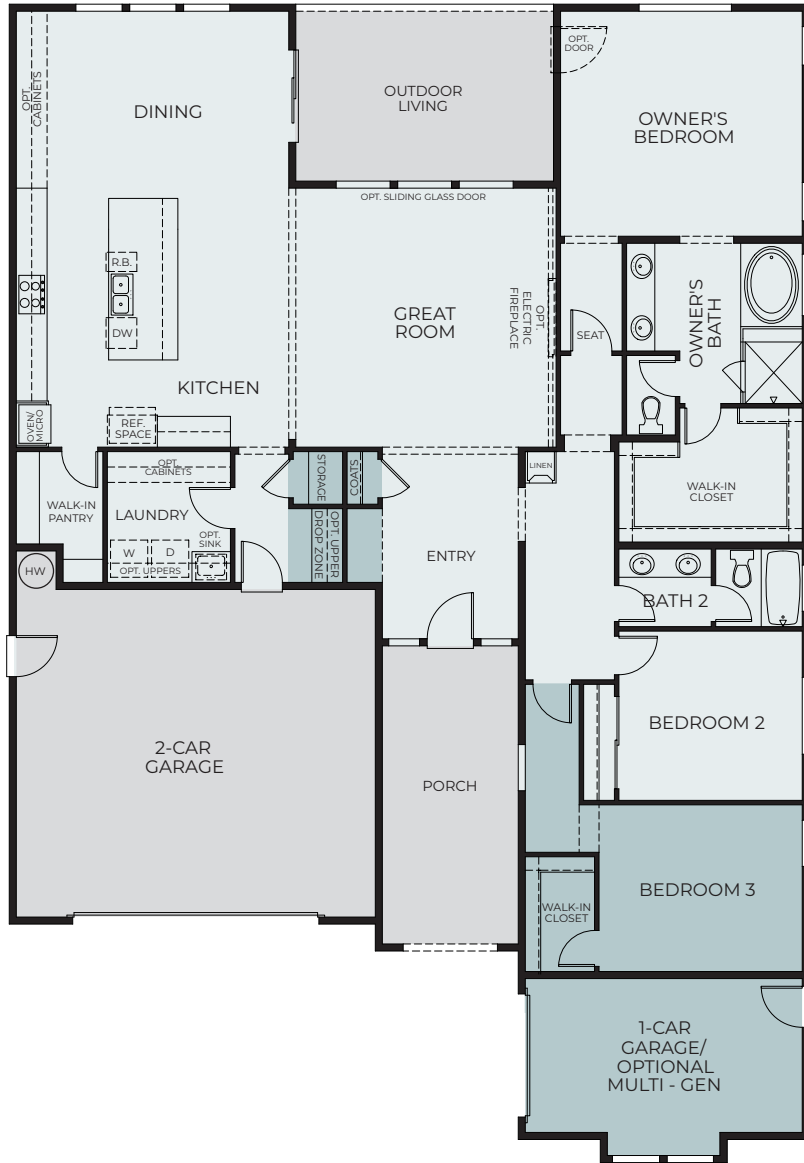

# WILLOW

2,290 – 2,488 Sq. Ft. | 3 Bedrooms | 2 – 3.5 Baths  
3-Car Garage

Optional Powder

Optional Multi-Gen at Bedroom 3 and 3rd Car Garage