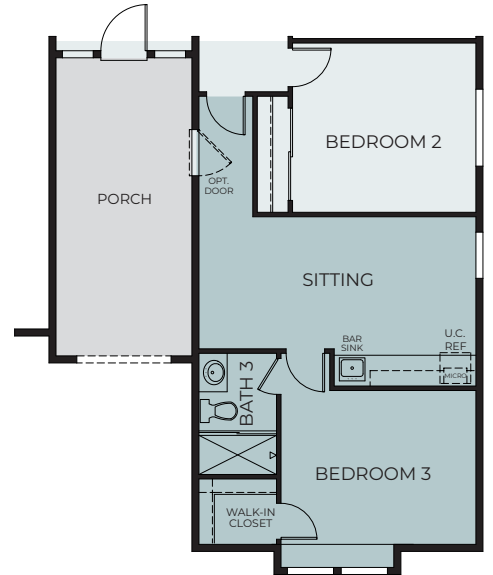

# WILLOW

2,290 – 2,488 Sq. Ft. | 3 Bedrooms | 2 – 3.5 Baths  
3-Car Garage

Optional Powder

Optional Multi-Gen at Bedroom 3 and 3rd Car Garage