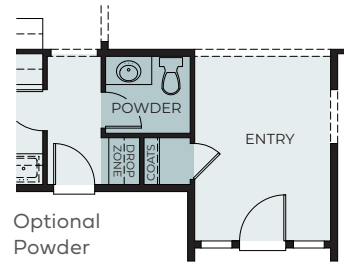

# WILLOW

2,290 – 2,488 Sq. Ft. | 3 Bedrooms | 2 – 3.5 Baths  
3-Car Garage

Optional Powder

Optional Multi-Gen at Bedroom 3 and 3rd Car Garage