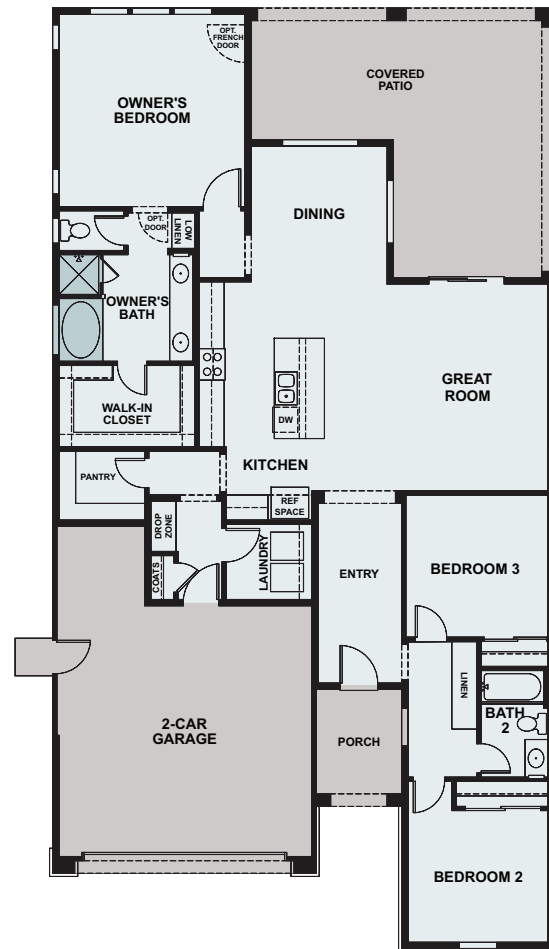

BRADEN

Single-Story Design
 Approx. 1,846 to 2,014 Sq. Ft.
 3 Bedrooms, 2 Baths
 2-Car Garage with Storage
 Oversized L-shaped Covered Patio

Options:
 Add Idea Room at Back Yard

Spanish

Farmhouse

Modern Farmhouse
 (As Modeled)

Optional
 Walk-In Shower
 at Tub

Add Optional
 Idea Room at
 Back Yard

McCaffrey Homes reserves the right to change floor plans, dimensions, exteriors, specifications, included amenities, and product types without prior notice or obligations. Architectural illustrations are artist conceptions and are not necessarily to scale and are not intended to be an actual depiction of such items. All square footages stated are approximate. Actual square footage will vary. Persons shown do not reflect a racial preference.