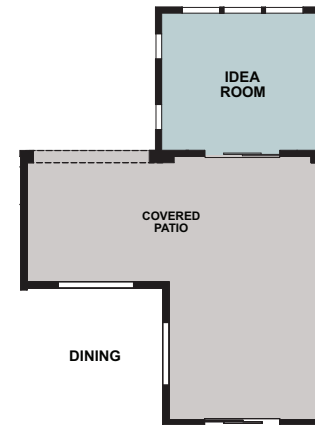

BRADEN

Single-Story Design
 Approx. 1,846 to 2,014 Sq. Ft.
 3 Bedrooms, 2 Baths
 2-Car Garage with Storage
 Oversized L-shaped Covered Patio

Options:
 Add Idea Room at Back Yard

Spanish

Farmhouse

Modern Farmhouse
 (As Modeled)

Optional
 Walk-In Shower
 at Tub

Add Optional
 Idea Room at
 Back Yard

McCaffrey Homes reserves the right to change floor plans, dimensions, exteriors, specifications, included amenities, and product types without prior notice or obligations. Architectural illustrations are artist conceptions and are not necessarily to scale and are not intended to be an actual depiction of such items. All square footages stated are approximate. Actual square footage will vary. Persons shown do not reflect a racial preference.