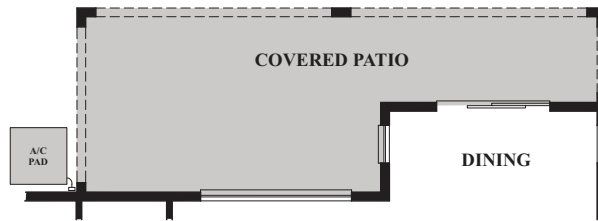

**ALTURA**  
Tesoro Viejo

# ANTHONY

Single Story Design  
Approx. 1,415 sq. ft.  
3 Bedrooms  
2 Bathrooms  
2 Car Garage

**OPTIONS:**

*Flex Room at Bedroom 3  
Add Covered Patio at Back Yard*

**Optional Covered Patio**

**Optional Flex Room  
at Bedroom 3**