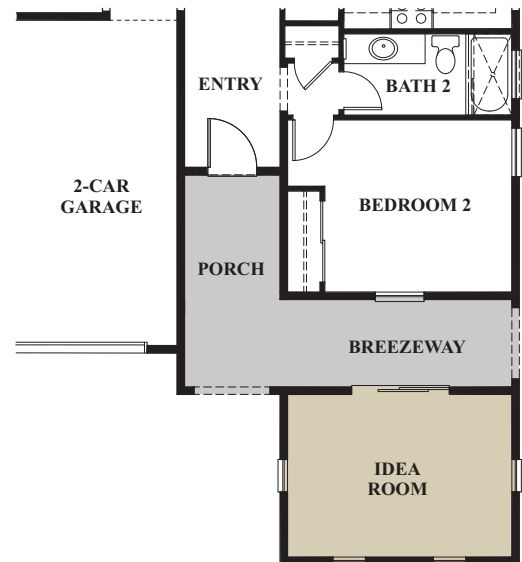

**ALTURA**  
Tesoro Viejo

# ALAN

Single Story Design

Approx. 1,200 to 1,361 sq. ft.

2 Bedrooms

2 Bathrooms

2 Car Garage

**OPTIONS:**

*Add Idea Room at Front Porch*

**Add Optional Idea Room  
at Front Porch**

PRELIMINARY

Altura Sales & Model Center  
4416 Redrock Drive, Madera, CA 93636  
(559) 831-3071