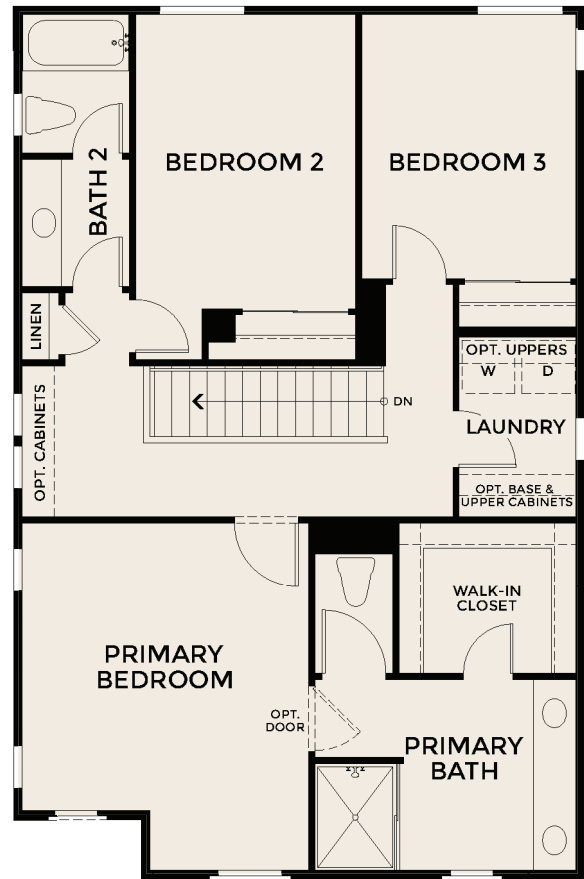

BROOKHILL

Plan 3

CONTEMPORARY MONTEREY

MODERN FARMHOUSE

SPANISH BUNGALOW

PRELIMINARY

Plan Highlights

Approx. 1,651 Sq. Ft.

3 Bedrooms

2.5 Bathrooms

2-Car Garage

**McCaffrey
Homes**

McCaffreyHomes.com | (559)-831-3076

BROOKHILL

Approx. 1,651 Sq. Ft.

3 Bedrooms | 2.5 Bathrooms | 2-Car Garage

PRELIMINARY

FIRST FLOOR

SECOND FLOOR