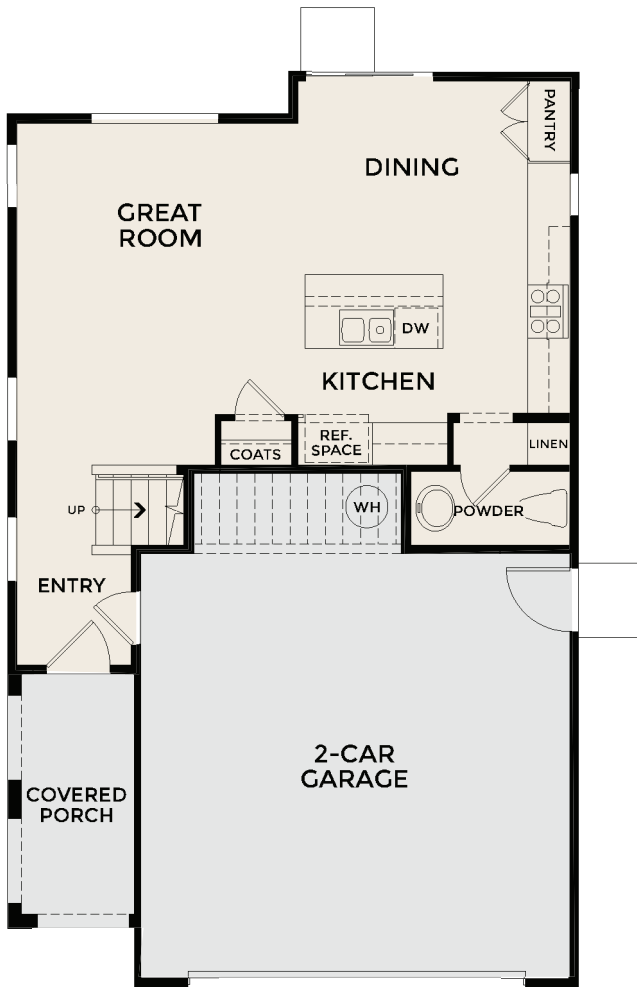

BROOKHILL

Plan 3

CONTEMPORARY MONTEREY

MODERN FARMHOUSE

SPANISH BUNGALOW

PRELIMINARY

Plan Highlights

Approx. 1,651 Sq. Ft.

3 Bedrooms

2.5 Bathrooms

2-Car Garage

**McCaffrey
Homes**

McCaffreyHomes.com | (559)-831-3076

BROOKHILL

Approx. 1,651 Sq. Ft.

3 Bedrooms | 2.5 Bathrooms | 2-Car Garage

PRELIMINARY

FIRST FLOOR

SECOND FLOOR