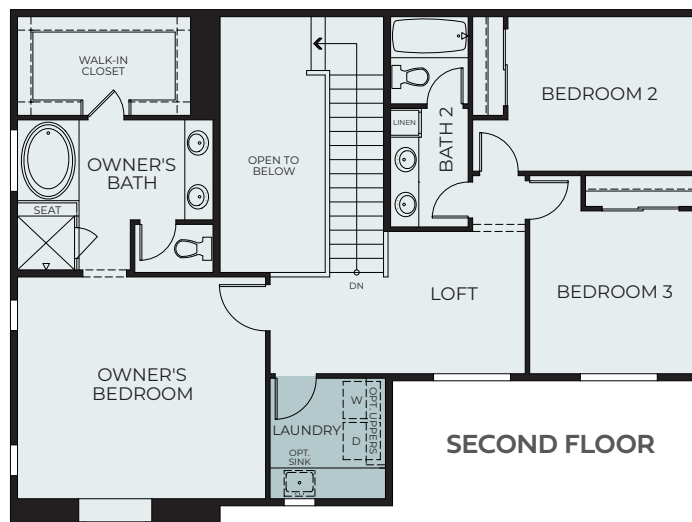

SAGE

2,683 – 2,791 Sq. Ft. | 4 – 5 Bedrooms | Flex Room | 3 – 3.5 Baths
3-Car Tandem Garage

Optional Bedroom 5 at Flex Room

Optional Jr. Suite at Bedroom 4 & Bath 3

Optional Super Shower at Owner's Bath

FIRST FLOOR

Optional Super Laundry and Storage at Tandem Garage

Optional Powder at Garage Storage

SECOND FLOOR

Optional Owner's Closet at Laundry (only with Super Laundry Option)