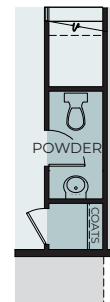

SAGE

2,683 – 2,791 Sq. Ft. | 4 – 5 Bedrooms | Flex Room | 3 – 3.5 Baths
3-Car Tandem Garage

Optional Bedroom 5 at Flex Room

Optional Jr. Suite at Bedroom 4 & Bath 3

Optional Super Shower at Owner's Bath

FIRST FLOOR

Optional Super Laundry and Storage at Tandem Garage

Optional Powder at Garage Storage

SECOND FLOOR

Optional Owner's Closet at Laundry (only with Super Laundry Option)