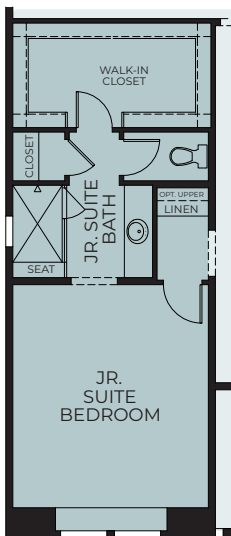

SAGE

2,683 – 2,791 Sq. Ft. | 4 – 5 Bedrooms | Flex Room | 3 – 3.5 Baths
3-Car Tandem Garage

Optional Bedroom 5 at Flex Room

Optional Jr. Suite at Bedroom 4 & Bath 3

Optional Super Shower at Owner's Bath

FIRST FLOOR