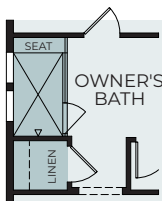

SAGE

2,683 – 2,791 Sq. Ft. | 4 – 5 Bedrooms | Flex Room | 3 – 3.5 Baths
3-Car Tandem Garage

Optional Bedroom 5 at Flex Room

Optional Jr. Suite at Bedroom 4 & Bath 3

Optional Super Shower at Owner's Bath

FIRST FLOOR

Optional Super Laundry and Storage at Tandem Garage

Optional Powder at Garage Storage

SECOND FLOOR

Optional Owner's Closet at Laundry (only with Super Laundry Option)