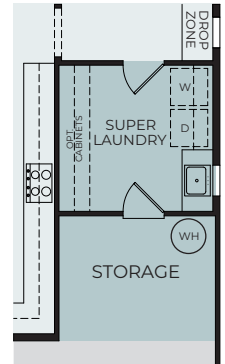

SAGE

2,683 – 2,791 Sq. Ft. | 4 – 5 Bedrooms | Flex Room | 3 – 3.5 Baths
3-Car Tandem Garage

Optional Bedroom 5 at Flex Room

Optional Jr. Suite at Bedroom 4 & Bath 3

Optional Super Shower at Owner's Bath

FIRST FLOOR