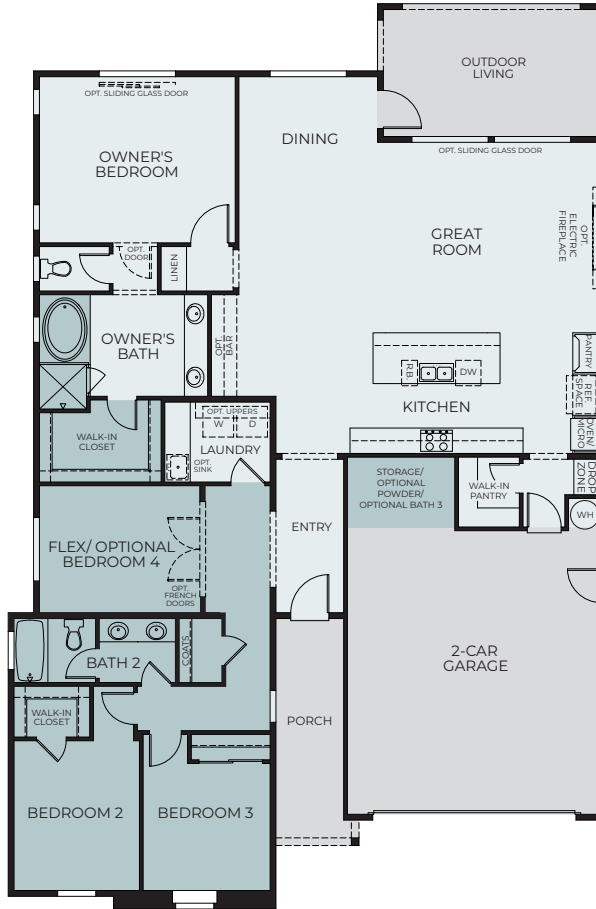

# MEADOW

2,124 – 2,173 Sq. Ft. | 3 – 4 Bedrooms | Flex Room  
2 - 3 Baths | 2-Car Garage

Optional Super Shower at Owner's Bath

Optional Bedroom 4 at Flex Room

Optional Powder at Garage Storage

Optional Bath 3 at Garage Storage

Optional Super Bedroom at Beds 2 & 3 and Bedroom 4 at Flex Room

Optional Expanded Primary Closet with Flex Space at Flex Room and Primary Closet

Optional Multi-Gen with Bedroom 4 and Bath 3 at Bedrooms 2 and 3 and Flex Room