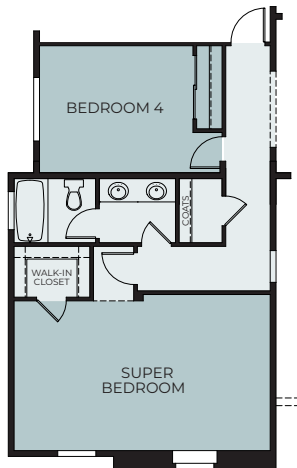

# MEADOW

2,124 – 2,173 Sq. Ft. | 3 – 4 Bedrooms | Flex Room  
2 - 3 Baths | 2-Car Garage

Optional Super Shower at Owner's Bath

Optional Bedroom 4 at Flex Room

Optional Powder at Garage Storage

Optional Bath 3 at Garage Storage

Optional Super Bedroom at Beds 2 & 3 and Bedroom 4 at Flex Room

Optional Expanded Primary Closet with Flex Space at Flex Room and Primary Closet

Optional Multi-Gen with Bedroom 4 and Bath 3 at Bedrooms 2 and 3 and Flex Room