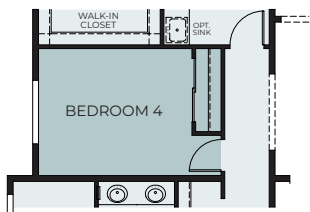

# MEADOW

2,124 – 2,173 Sq. Ft. | 3 – 4 Bedrooms | Flex Room  
2 - 3 Baths | 2-Car Garage

Optional Super Shower at Owner's Bath

Optional Bedroom 4 at Flex Room

Optional Powder at Garage Storage

Optional Bath 3 at Garage Storage

Optional Super Bedroom at Beds 2 & 3 and Bedroom 4 at Flex Room

Optional Expanded Primary Closet with Flex Space at Flex Room and Primary Closet

Optional Multi-Gen with Bedroom 4 and Bath 3 at Bedrooms 2 and 3 and Flex Room