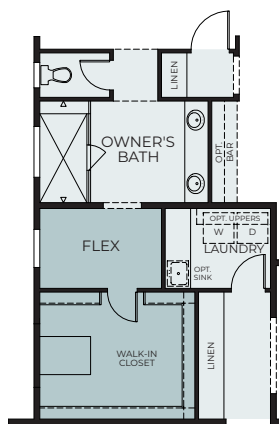

# MEADOW

2,124 – 2,173 Sq. Ft. | 3 – 4 Bedrooms | Flex Room  
2 - 3 Baths | 2-Car Garage

Optional Super Shower at Owner's Bath

Optional Bedroom 4 at Flex Room

Optional Powder at Garage Storage

Optional Bath 3 at Garage Storage

Optional Super Bedroom at Beds 2 & 3 and Bedroom 4 at Flex Room

Optional Expanded Primary Closet with Flex Space at Flex Room and Primary Closet

Optional Multi-Gen with Bedroom 4 and Bath 3 at Bedrooms 2 and 3 and Flex Room