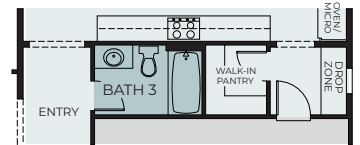

# MEADOW

2,124 – 2,173 Sq. Ft. | 3 – 4 Bedrooms | Flex Room  
2 - 3 Baths | 2-Car Garage

Optional Super Shower at Owner's Bath

Optional Bedroom 4 at Flex Room

Optional Powder at Garage Storage

Optional Bath 3 at Garage Storage

Optional Super Bedroom at Beds 2 & 3 and Bedroom 4 at Flex Room

Optional Expanded Primary Closet with Flex Space at Flex Room and Primary Closet

Optional Multi-Gen with Bedroom 4 and Bath 3 at Bedrooms 2 and 3 and Flex Room