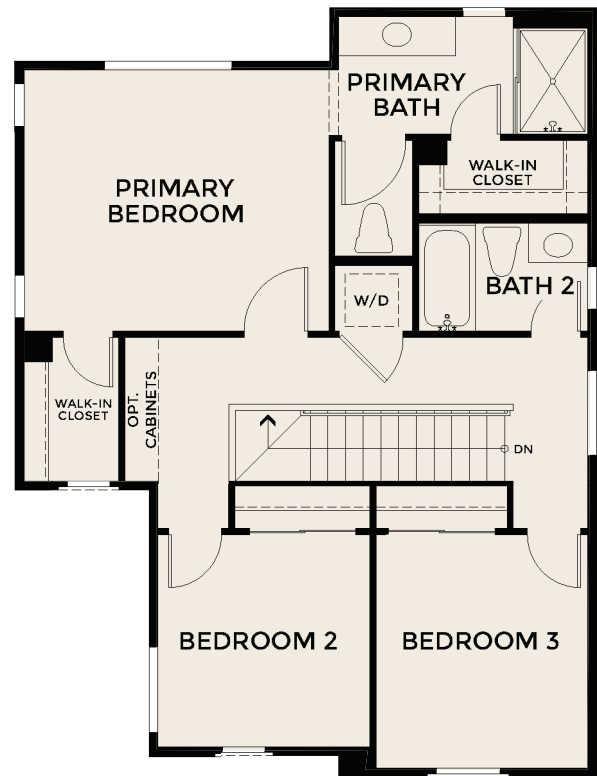

# BOURBON

Plan 2

The  
**Boulevard**  
at Tesoro Viejo

CONTEMPORARY MONTEREY

MODERN FARMHOUSE

SPANISH BUNGALOW

PRELIMINARY

# BOURBON

Approx. 1,456 Sq. Ft.

3 Bedrooms | 2.5 Bathrooms | 2-Car Garage

PRELIMINARY

FIRST FLOOR

SECOND FLOOR