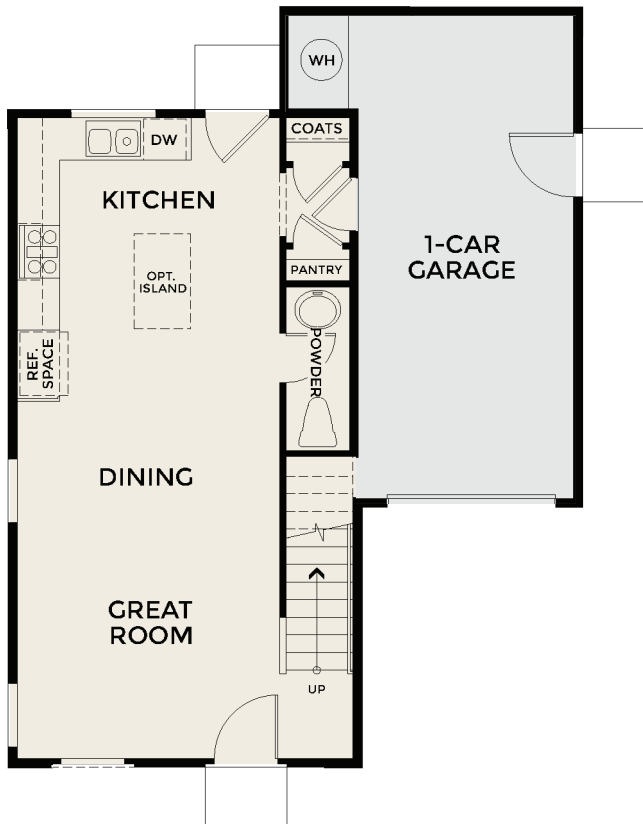

BELLEVUE

Plan 1

The
Boulevard
at Tesoro Viejo

PRELIMINARY

CONTEMPORARY MONTEREY

MODERN FARMHOUSE

SPANISH BUNGALOW

Plan Highlights

Approx. 1,227 Sq. Ft.

3 Bedrooms

2.5 Bathrooms

1-Car Garage + Storage

**McCaffrey
Homes**

McCaffreyHomes.com | (559)-831-3076

BELLEVUE

Approx. 1,227 Sq. Ft.

3 Bedrooms | 2.5 Bathrooms | 1-Car Garage + Storage

PRELIMINARY

FIRST FLOOR

SECOND FLOOR