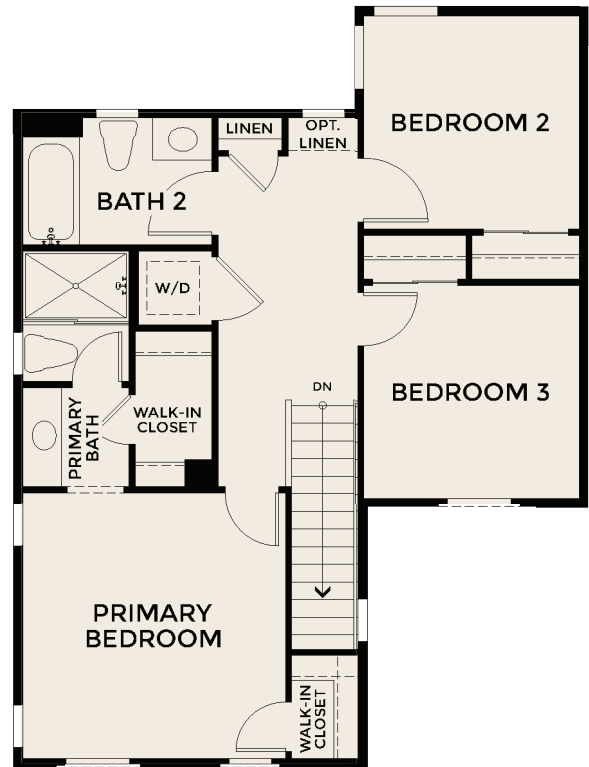

BELLEVUE

Plan 1

The
Boulevard
at Tesoro Viejo

PRELIMINARY

CONTEMPORARY MONTEREY

MODERN FARMHOUSE

SPANISH BUNGALOW

Plan Highlights

Approx. 1,227 Sq. Ft.

3 Bedrooms

2.5 Bathrooms

1-Car Garage + Storage

**McCaffrey
Homes**

McCaffreyHomes.com | (559)-831-3076

BELLEVUE

Approx. 1,227 Sq. Ft.

3 Bedrooms | 2.5 Bathrooms | 1-Car Garage + Storage

PRELIMINARY

FIRST FLOOR

SECOND FLOOR